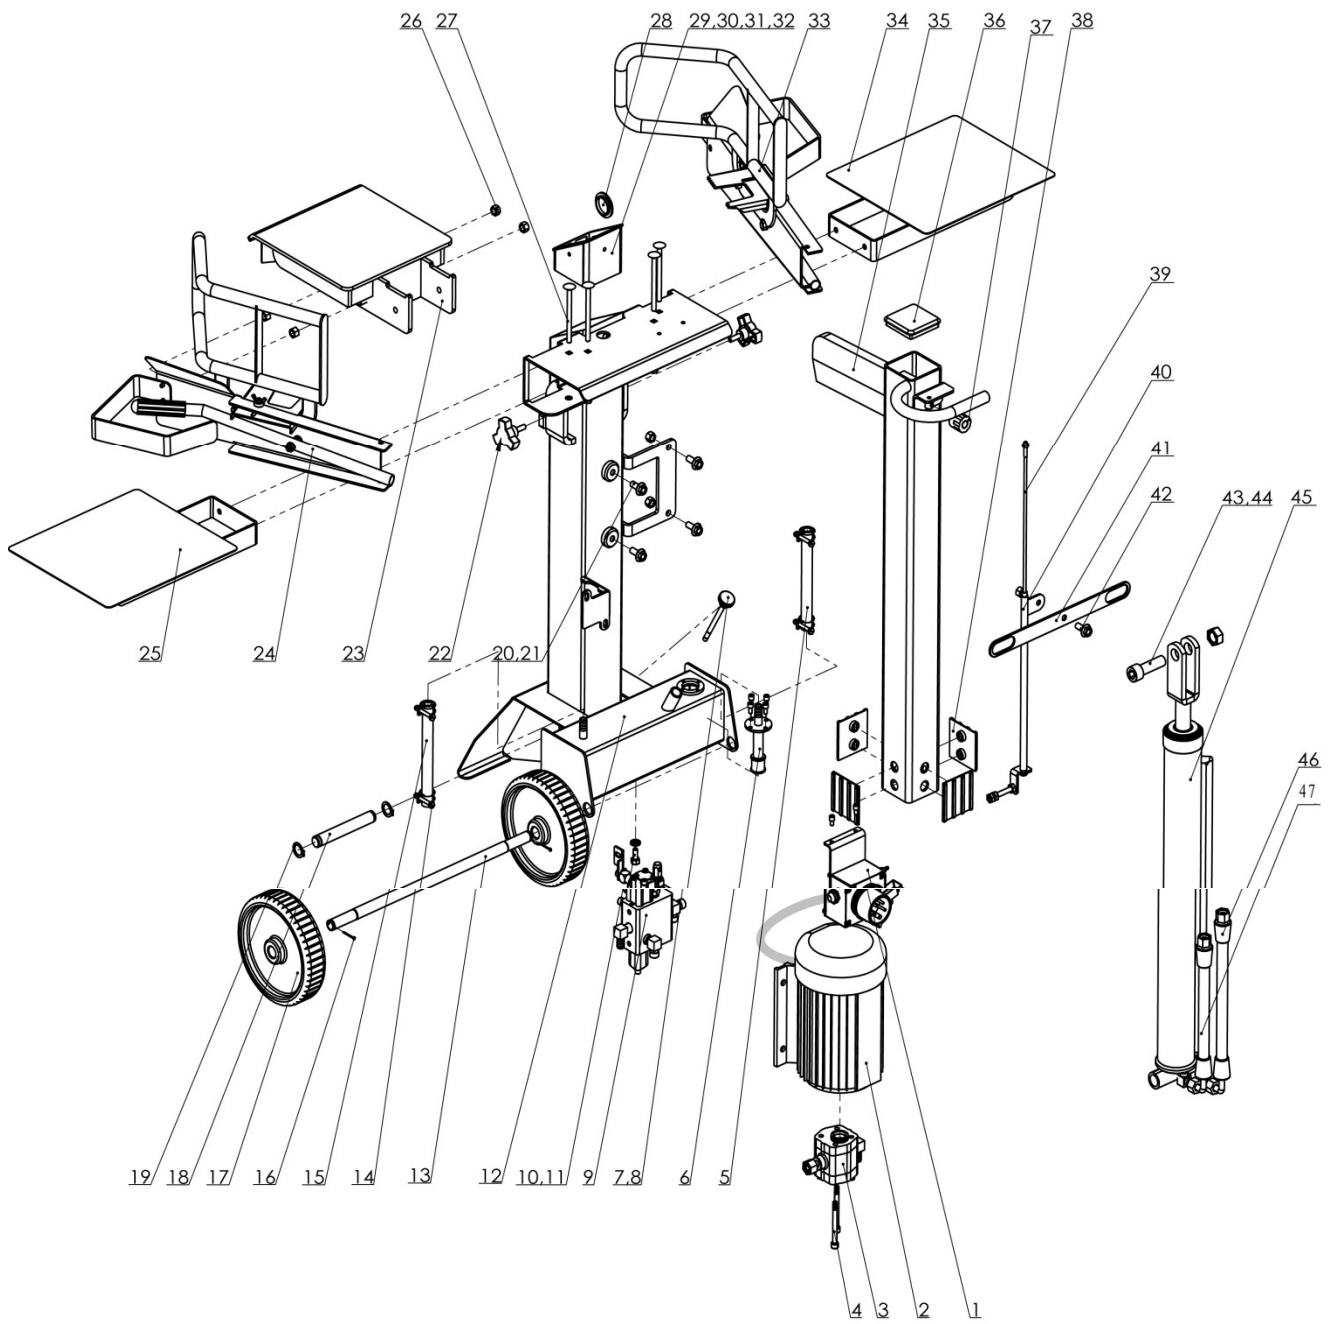

Exploding diagram for HYV8T-550E

Spare parts list for HYV8T-55E

| No. | Spare parts | QTY | Remark |
|-----|----------------------------------|-----|----------------------------|
| 1 | Switch(KOA7) | 1 | 230V/50Hz/IP54 |
| 2 | Motor 230V/50Hz/3.0KW | 1 | |
| 3 | Gear pump 2.1ml/r | 1 | |
| 4 | Hexagonal socket screw | 2 | |
| 5 | Oil inlet hose | 1 | |
| 6 | Oil filter | 1 | |
| 7 | Oil dipstick | 1 | |
| 8 | “O”-ring 14*2.4 | 1 | |
| 9 | Direction exchanging valve | 1 | Assembly |
| 10 | Hexagonal bolt M12*20 | 1 | |
| 11 | Seal ring M12 | 1 | (beneath the bottom of oil |
| 12 | Main column body | 1 | Welded assembly |
| 13 | Axle for wheel | 1 | |
| 14 | Clip | 4 | |
| 15 | Oil outlet hose | 1 | |
| 16 | Cotter pin | 2 | |
| 17 | Wheel ϕ 200 | 2 | |
| 18 | Connection shaft | 1 | |
| 19 | Stop ϕ 24 | 2 | |
| 20 | Hexagonal bolt M10*25 | 4 | |
| 21 | Nut | 2 | |
| 22 | Knob | 2 | ABS+Q235A |
| 23 | Working table | 1 | Welded assembly |
| 24 | Right operation handle and guard | 1 | Assembly |
| 25 | Right storage | 1 | Welded assembly |
| 26 | Nut | 12 | |
| 27 | Square neck bolt M8*100 | 4 | |
| 28 | Round plastic cover | 1 | ABS |
| 29 | Plastic supporting board(front) | 1 | PA6 |
| 30 | Plastic supporting board(back) | 1 | PA6 |